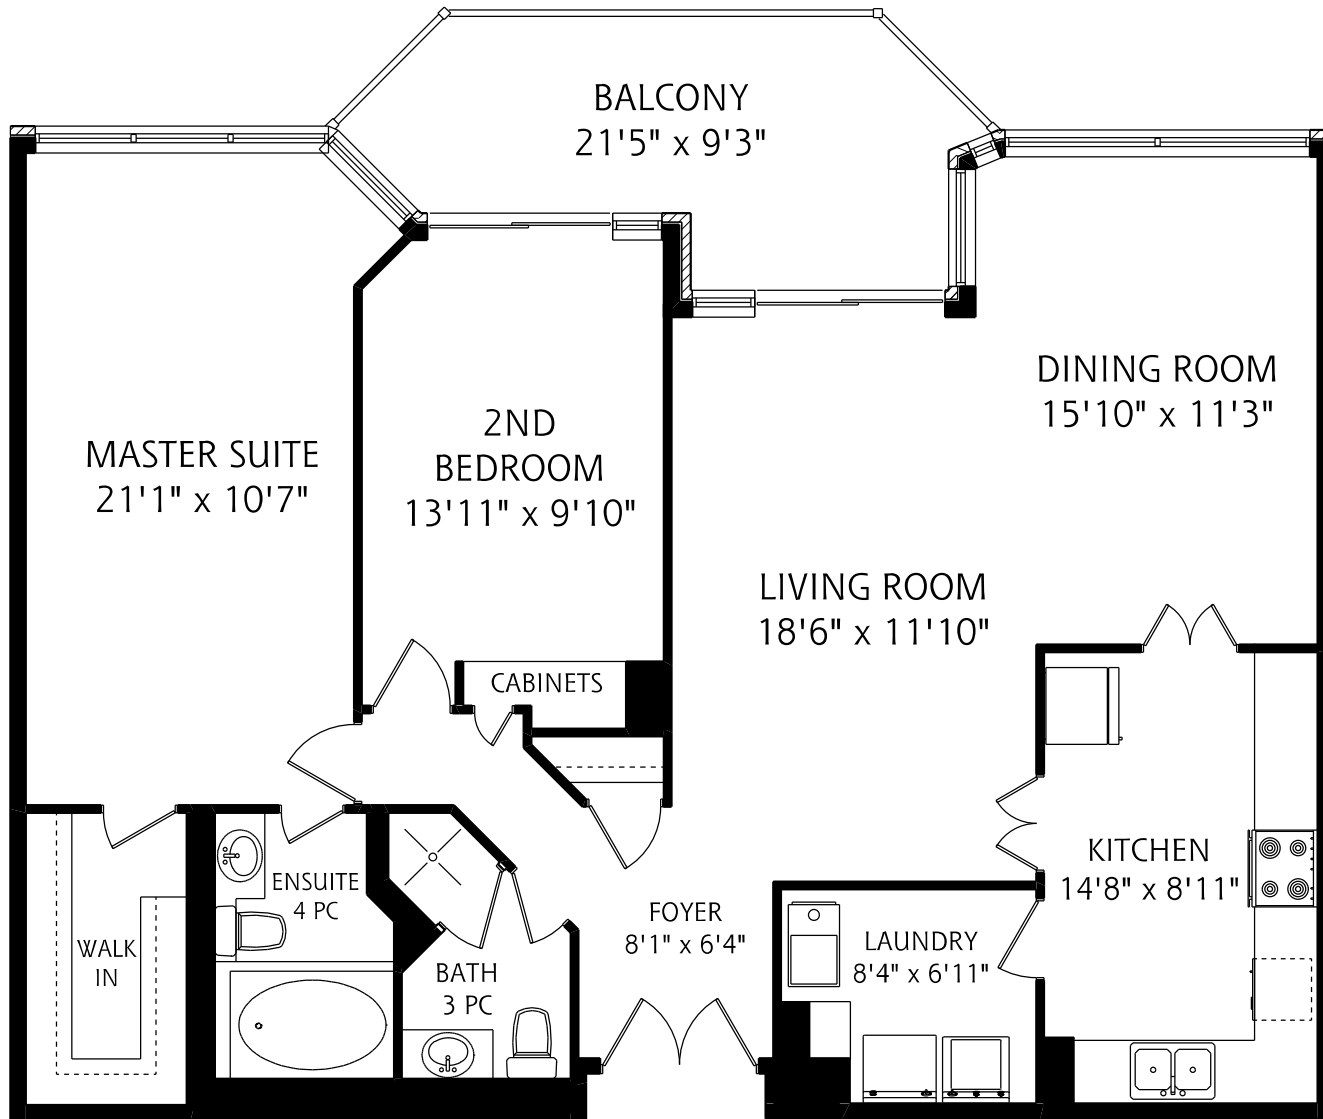

# 3900 YONGE STREET PENTHOUSE 8

1,250 SQUARE FEET

ALL MEASUREMENTS SHOULD BE CONSIDERED APPROXIMATE