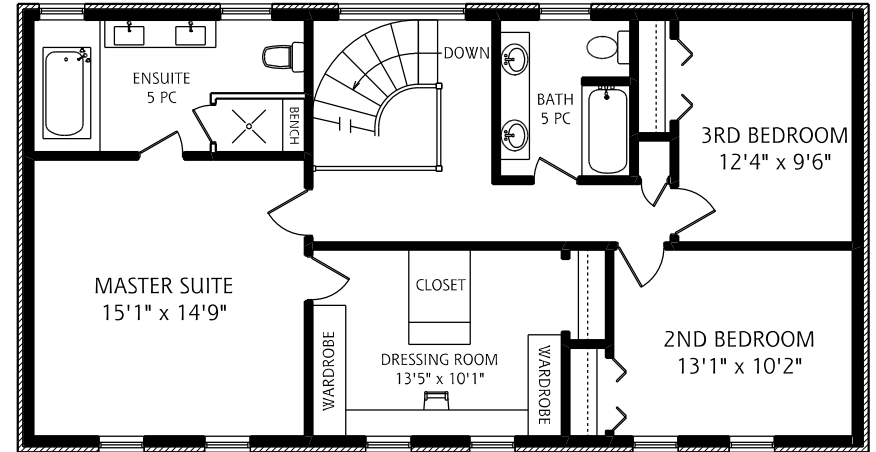

7 SUNNYDENE CRESCENT

MAIN FLOOR
1,535 SQUARE FEET

ALL MEASUREMENTS SHOULD BE CONSIDERED APPROXIMATE

SECOND FLOOR
1,150 SQUARE FEET

LOWER LEVEL
1,685 SQUARE FEET