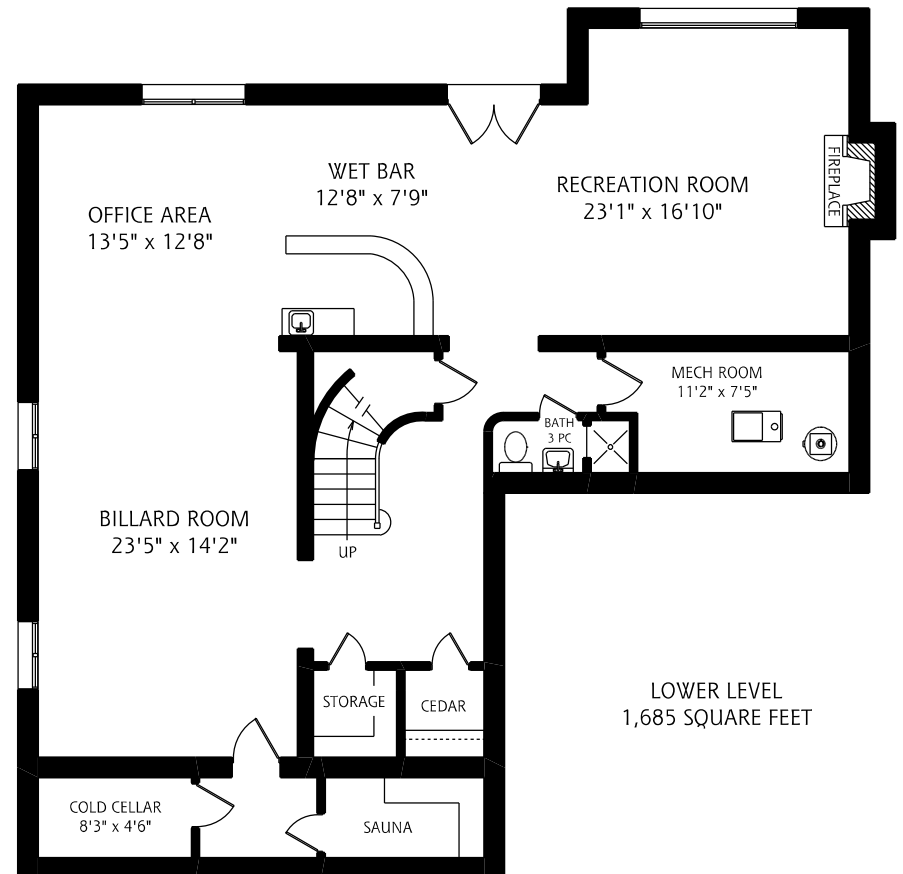

7 SUNNYDENE CRESCENT

MAIN FLOOR
1,535 SQUARE FEET

ALL MEASUREMENTS SHOULD BE CONSIDERED APPROXIMATE

SECOND FLOOR
1,150 SQUARE FEET

LOWER LEVEL
1,685 SQUARE FEET