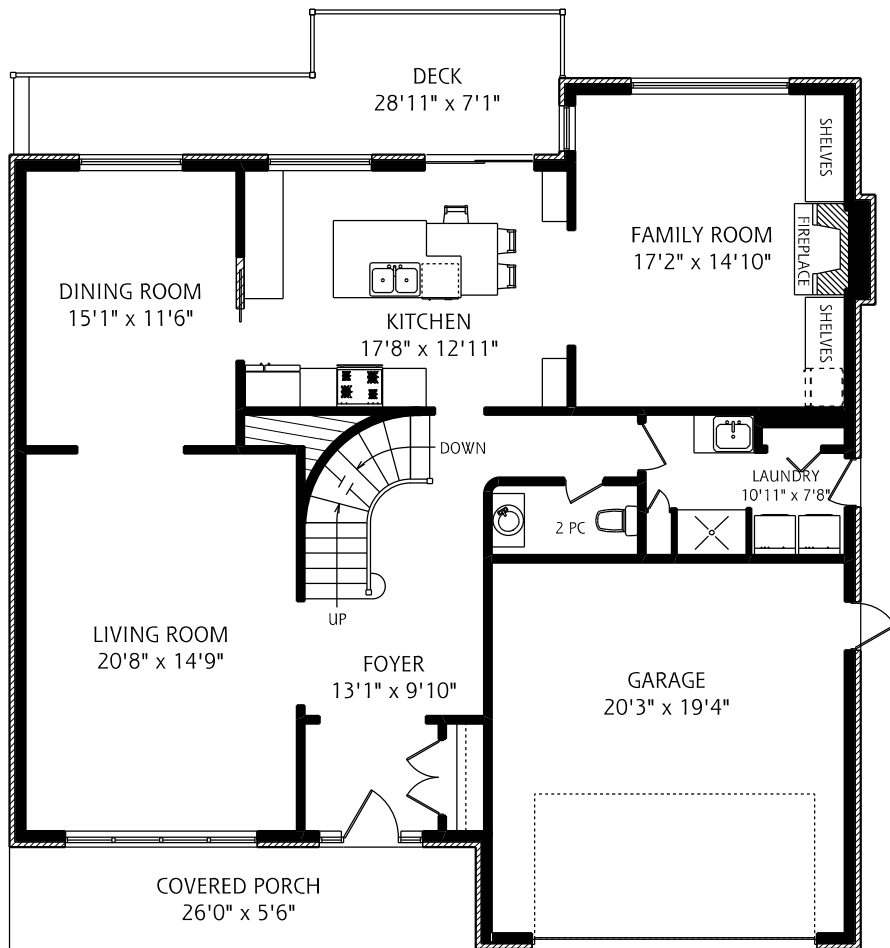

7 SUNNYDENE CRESCENT

MAIN FLOOR
1,535 SQUARE FEET

ALL MEASUREMENTS SHOULD BE CONSIDERED APPROXIMATE

SECOND FLOOR
1,150 SQUARE FEET

LOWER LEVEL
1,685 SQUARE FEET